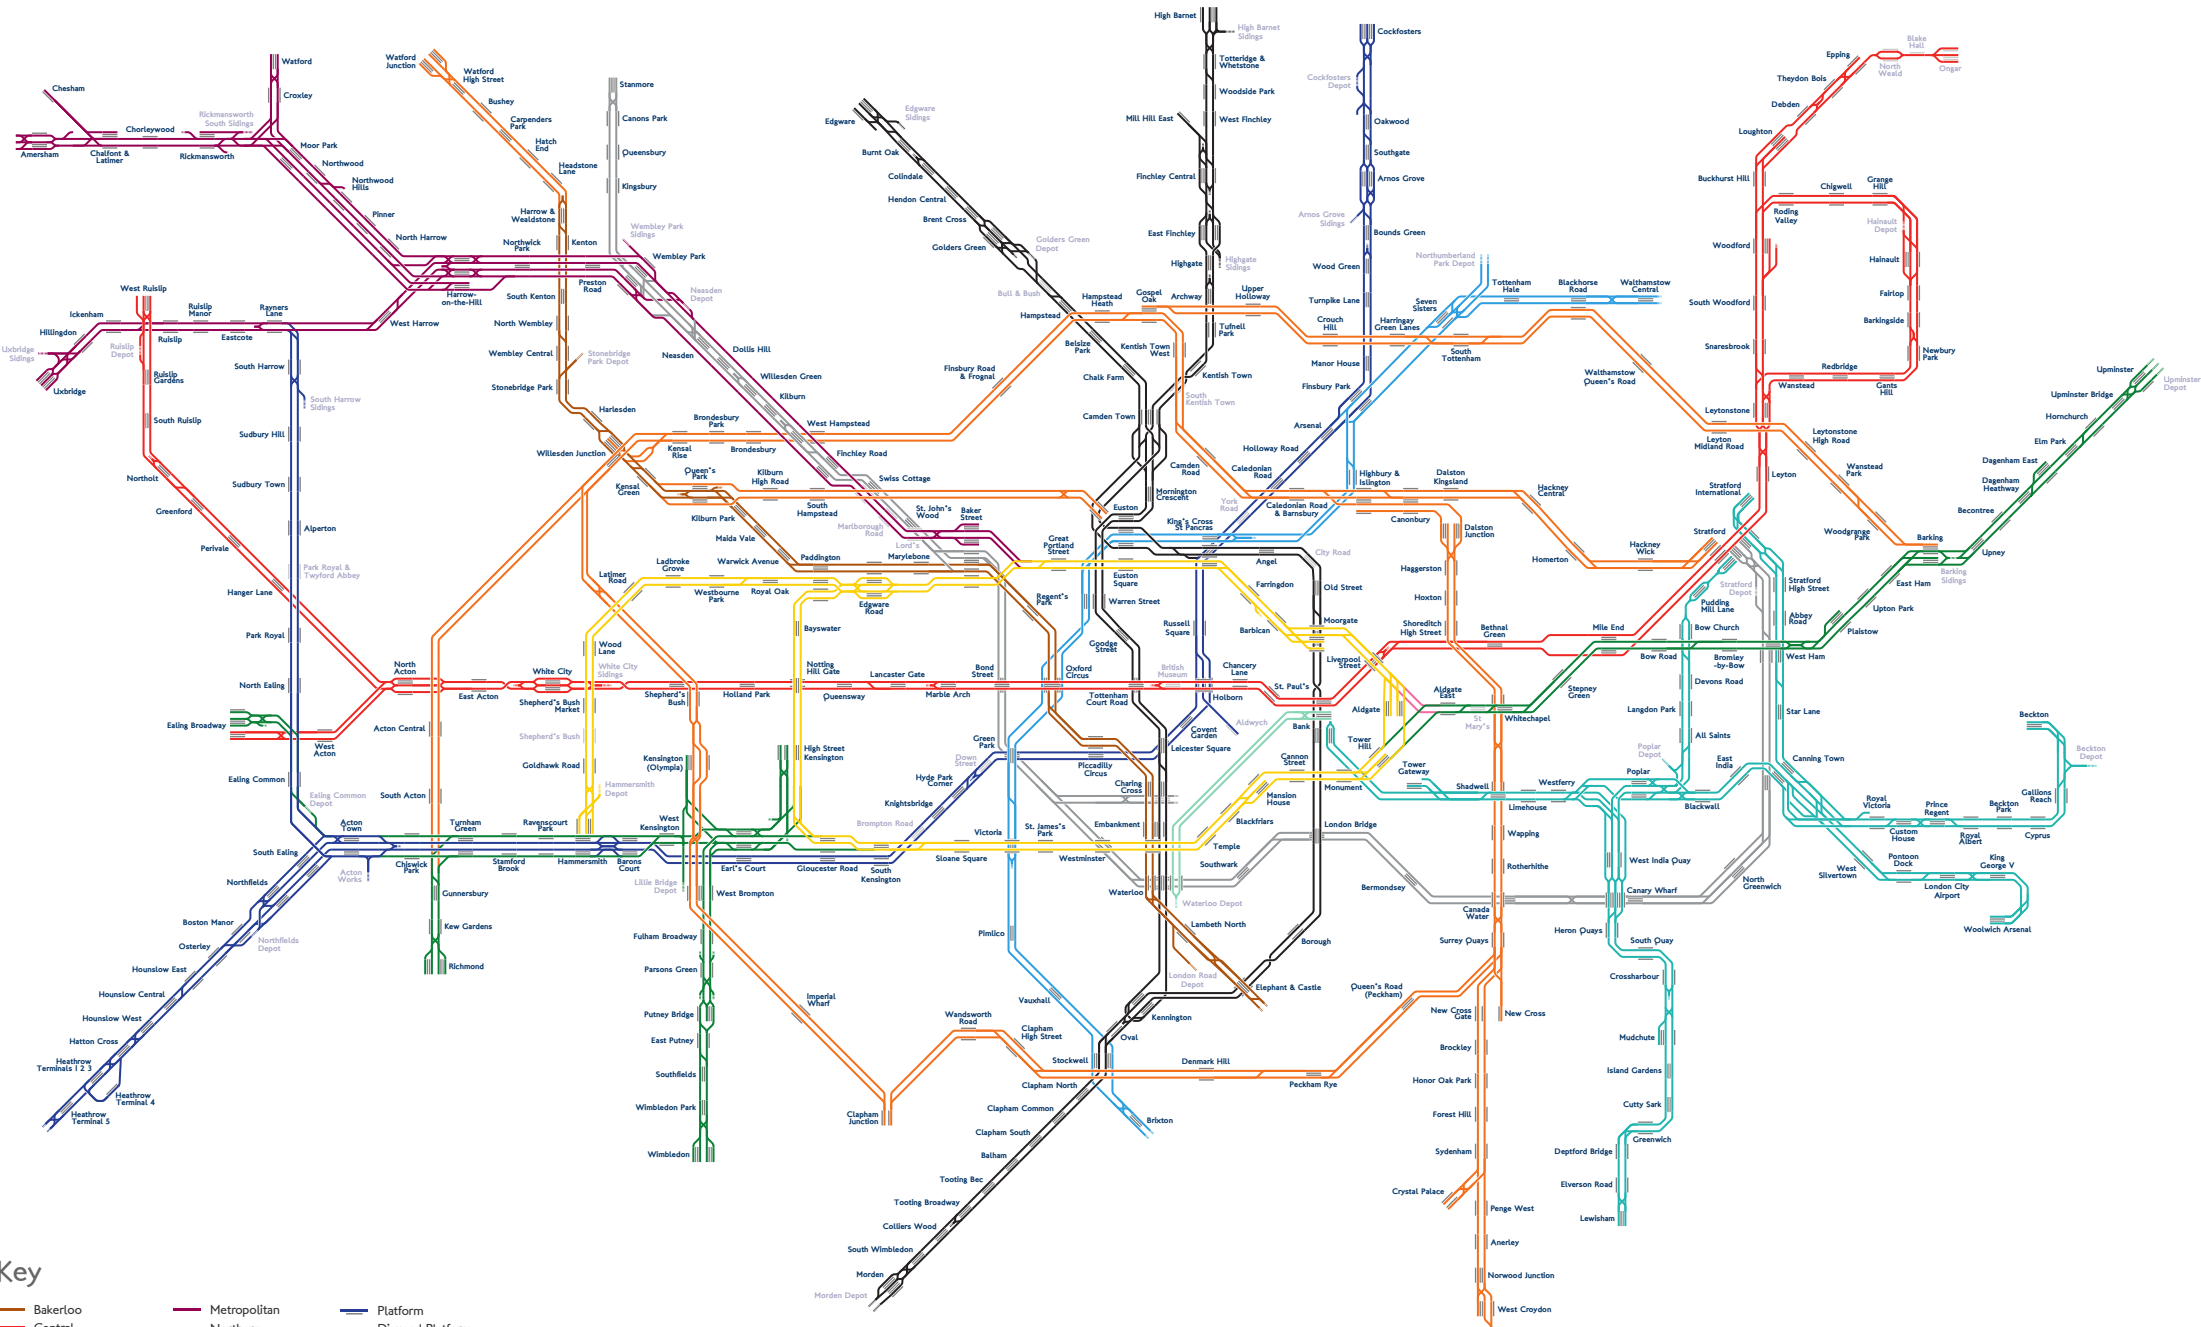

A Series Of Twin Tubes

London's tracks, points and platforms

Key

- Bakerloo
- Central
- Circle
- District
- DLR
- Hammersmith & City
- Jubilee
- Metropolitan
- Northern
- Overground
- Piccadilly
- Victoria
- Waterloo & City
- Platform
- Disused Platform
- Sidings
- Large Sidings / Depot